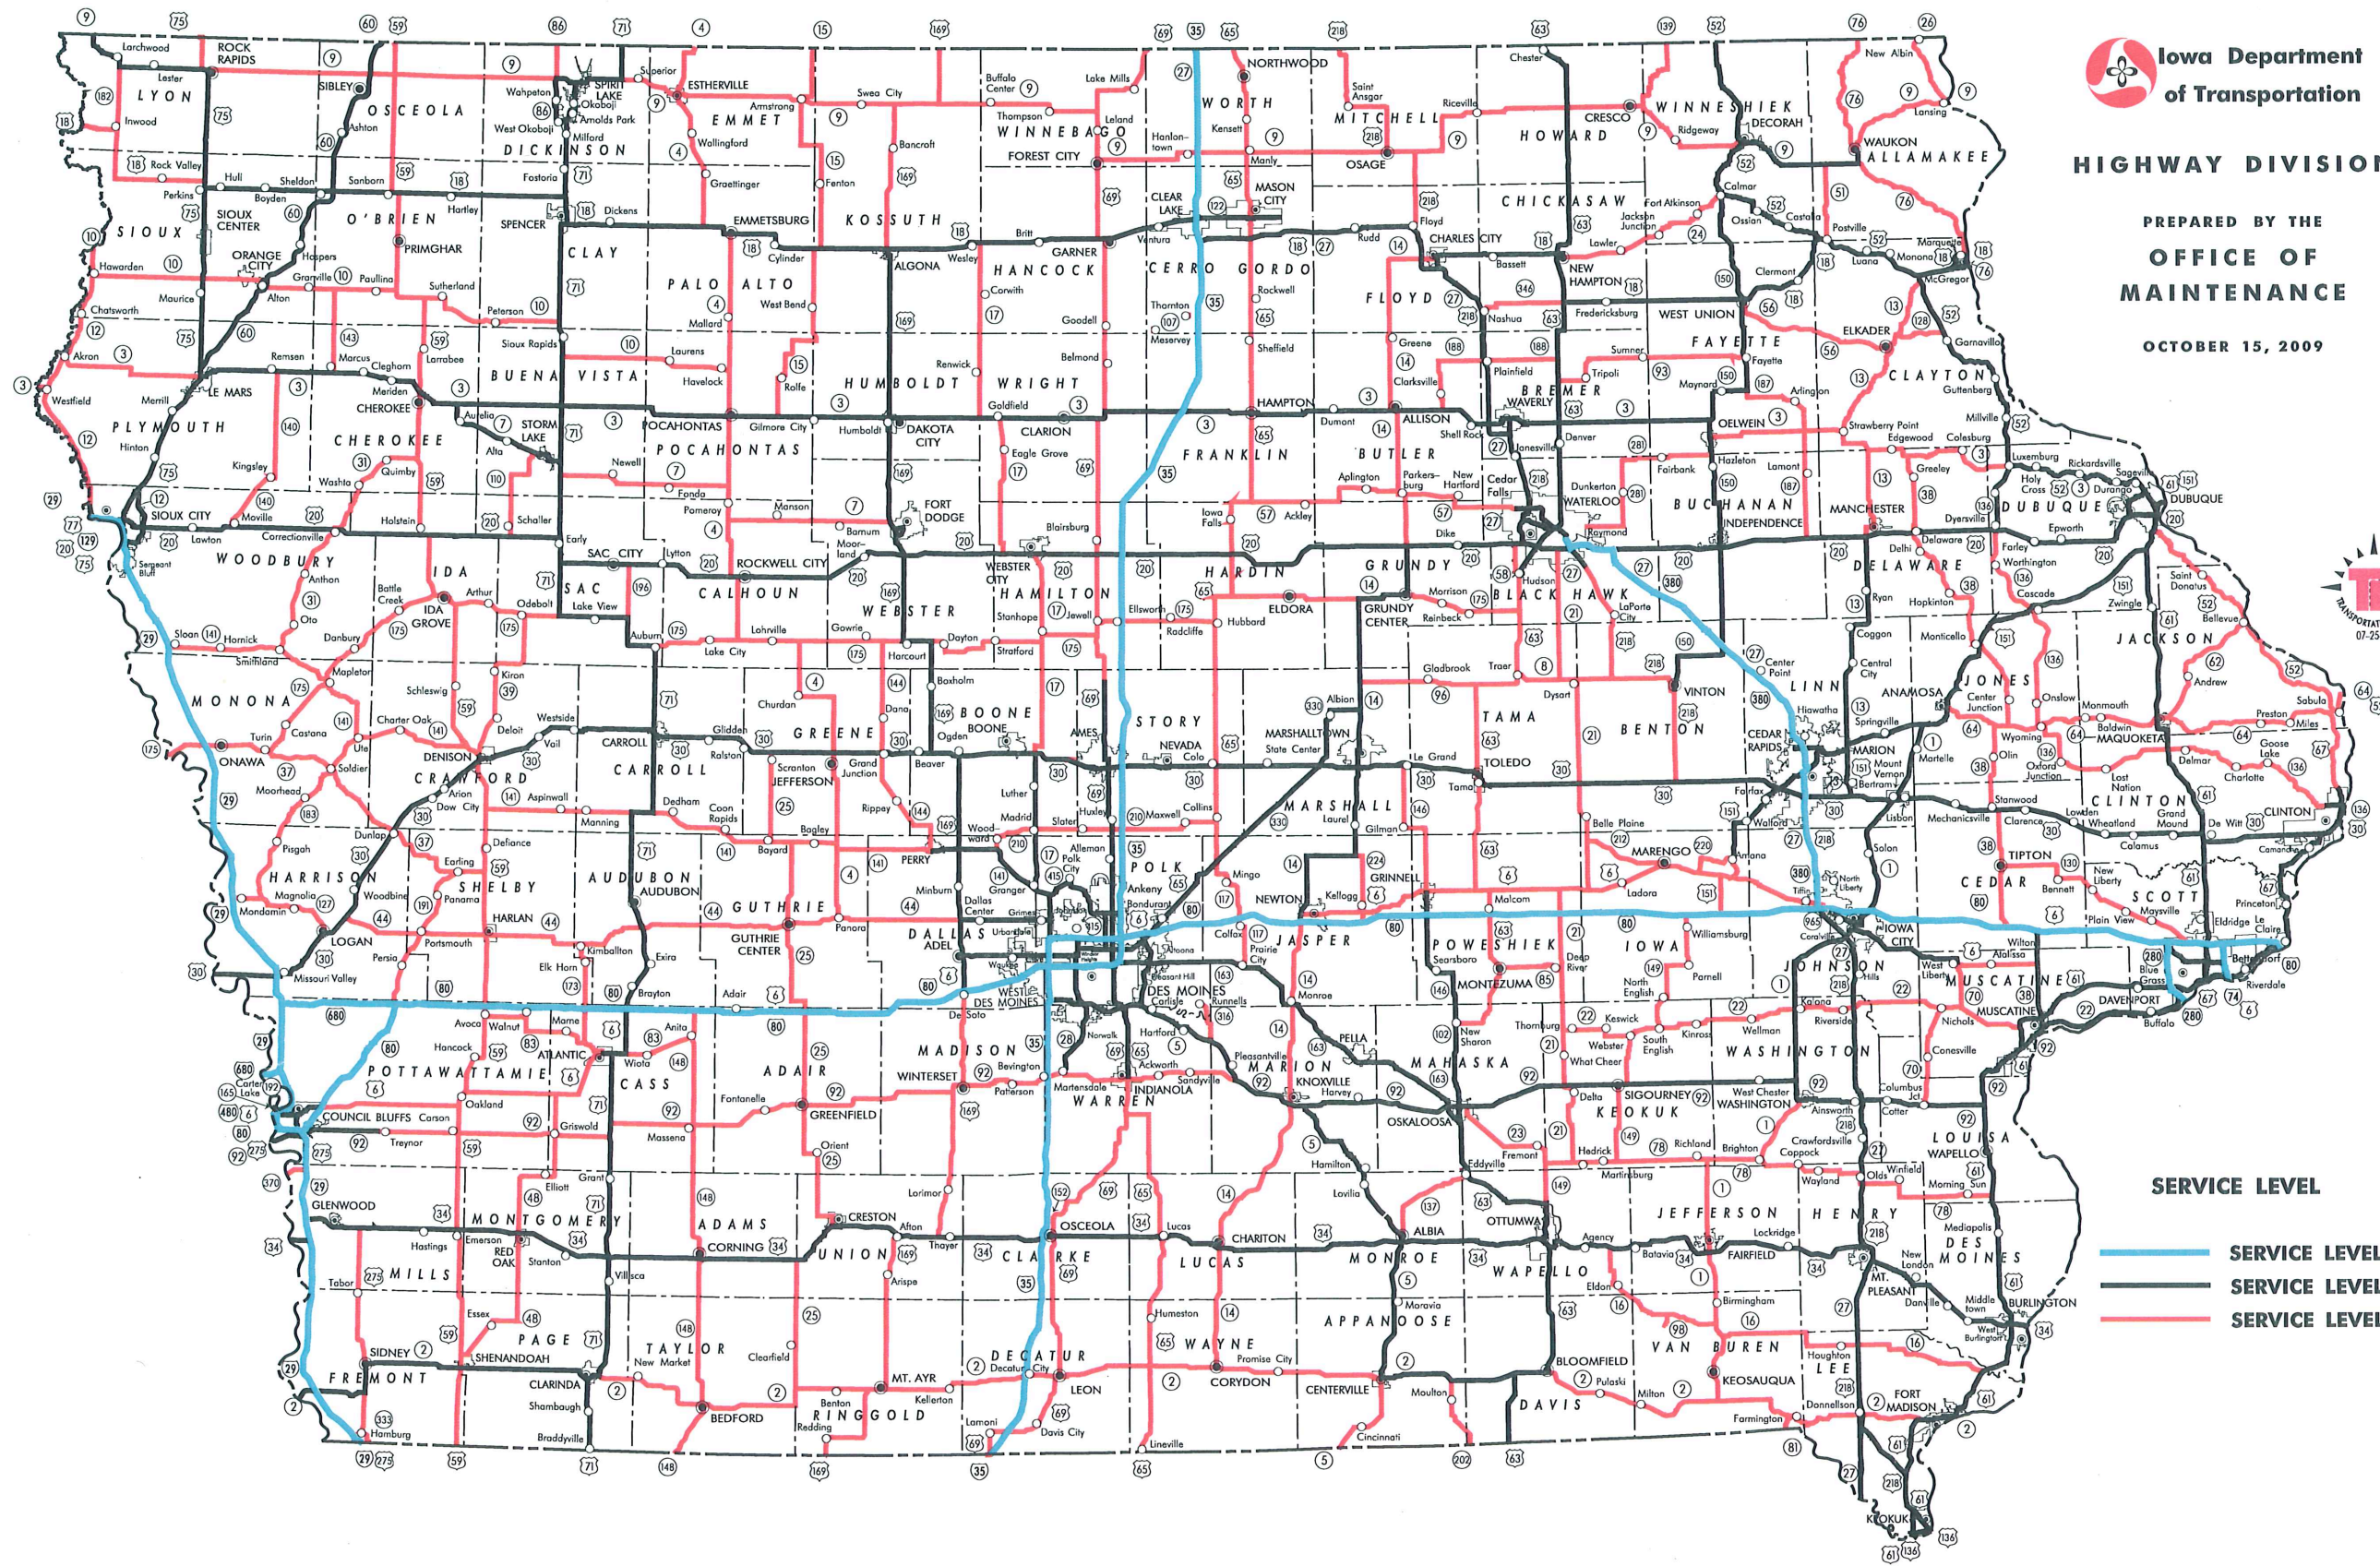

MAINTENANCE SERVICE LEVEL MAP

HIGHWAY DIVISION

PREPARED BY THE
OFFICE OF
MAINTENANCE

OCTOBER 15, 2009

SERVICE LEVEL

- SERVICE LEVEL A
- SERVICE LEVEL B
- SERVICE LEVEL C